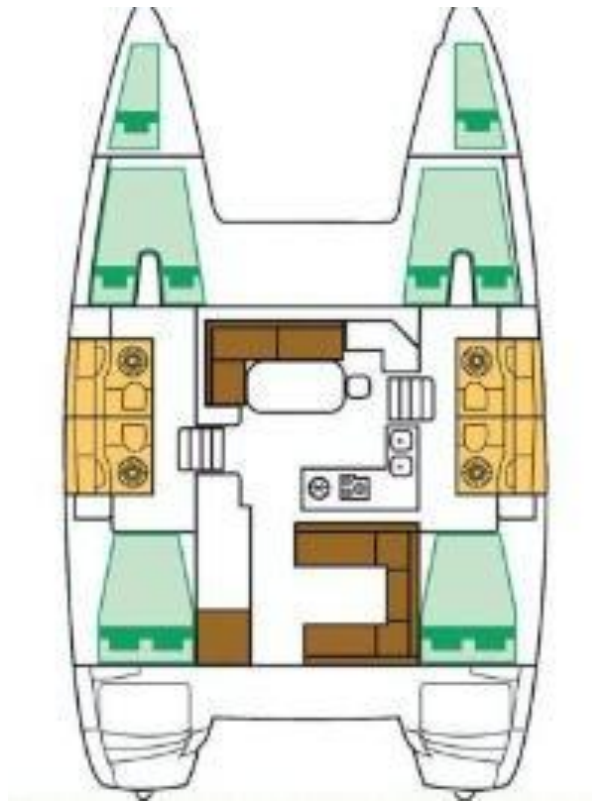

Lagoon 400 S2 - 4 + 2 cab. - 2017.

Marina Trogir - SCT

	Technical Details
Type:	Catamaran
Yacht builder:	Lagoon-Bénéteau
Build year:	2017.
Length overall:	11.97 m
Beam:	7.25 m
Draft:	1.21 m
Cabins:	4 + 2 (bow cabins reachable inside)
Berths:	8 + 2 + 2
Toilets:	4
Main sail:	full batten
Genoa:	furling/roll
Steering type:	Steering Wheel
Engine:	2 x 45.0 HP
Water tank:	300 l
Fuel tank:	400 l
Security deposit:	2.000,00 EUR
Third party insurance:	6.000.000,00 €

Standard Equipment

Navigation:

Bretonplotter

GPS chart plotter - cockpit
- *B&G ZEUS 12"*

Harbour guides

Nautical charts

Navigation set

Radar reflector

Bathing platform

Bimini top

Black ball

Black conus

Boat hook

Bosun's chair (Safe seat) (boatswain's chair)

Canister for water

- *20 l*